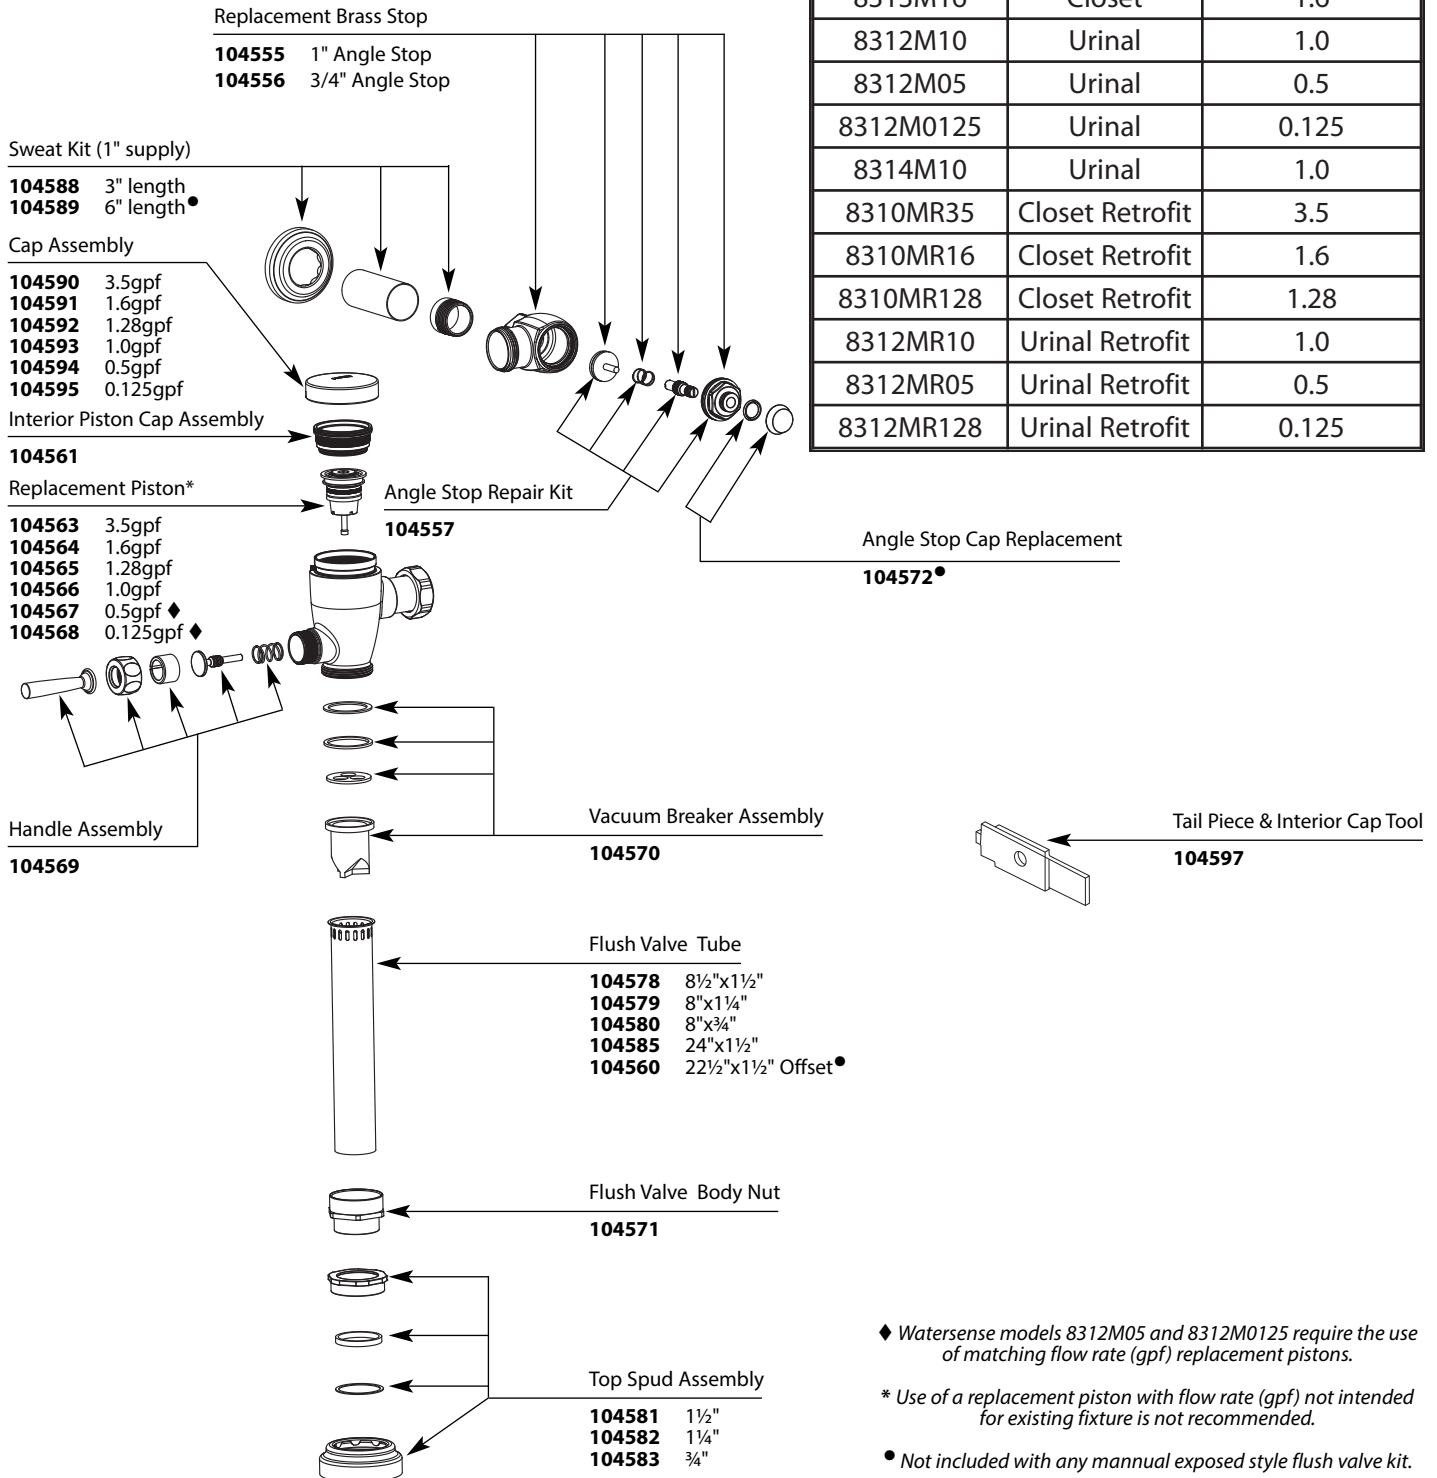

■ Order by Part Number

Manual Exposed Style Flush Valve		
MODEL	STYLE	FLOW RATE (gpf)
8310M35	Closet	3.5
8310M16	Closet	1.6
8310M128	Closet	1.28
8313M16	Closet	1.6
8312M10	Urinal	1.0
8312M05	Urinal	0.5
8312M0125	Urinal	0.125
8314M10	Urinal	1.0
8310MR35	Closet Retrofit	3.5
8310MR16	Closet Retrofit	1.6
8310MR128	Closet Retrofit	1.28
8312MR10	Urinal Retrofit	1.0
8312MR05	Urinal Retrofit	0.5
8312MR128	Urinal Retrofit	0.125

♦ Watersense models 8312M05 and 8312M0125 require the use of matching flow rate (gpf) replacement pistons.

* Use of a replacement piston with flow rate (gpf) not intended for existing fixture is not recommended.

• Not included with any manual exposed style flush valve kit.